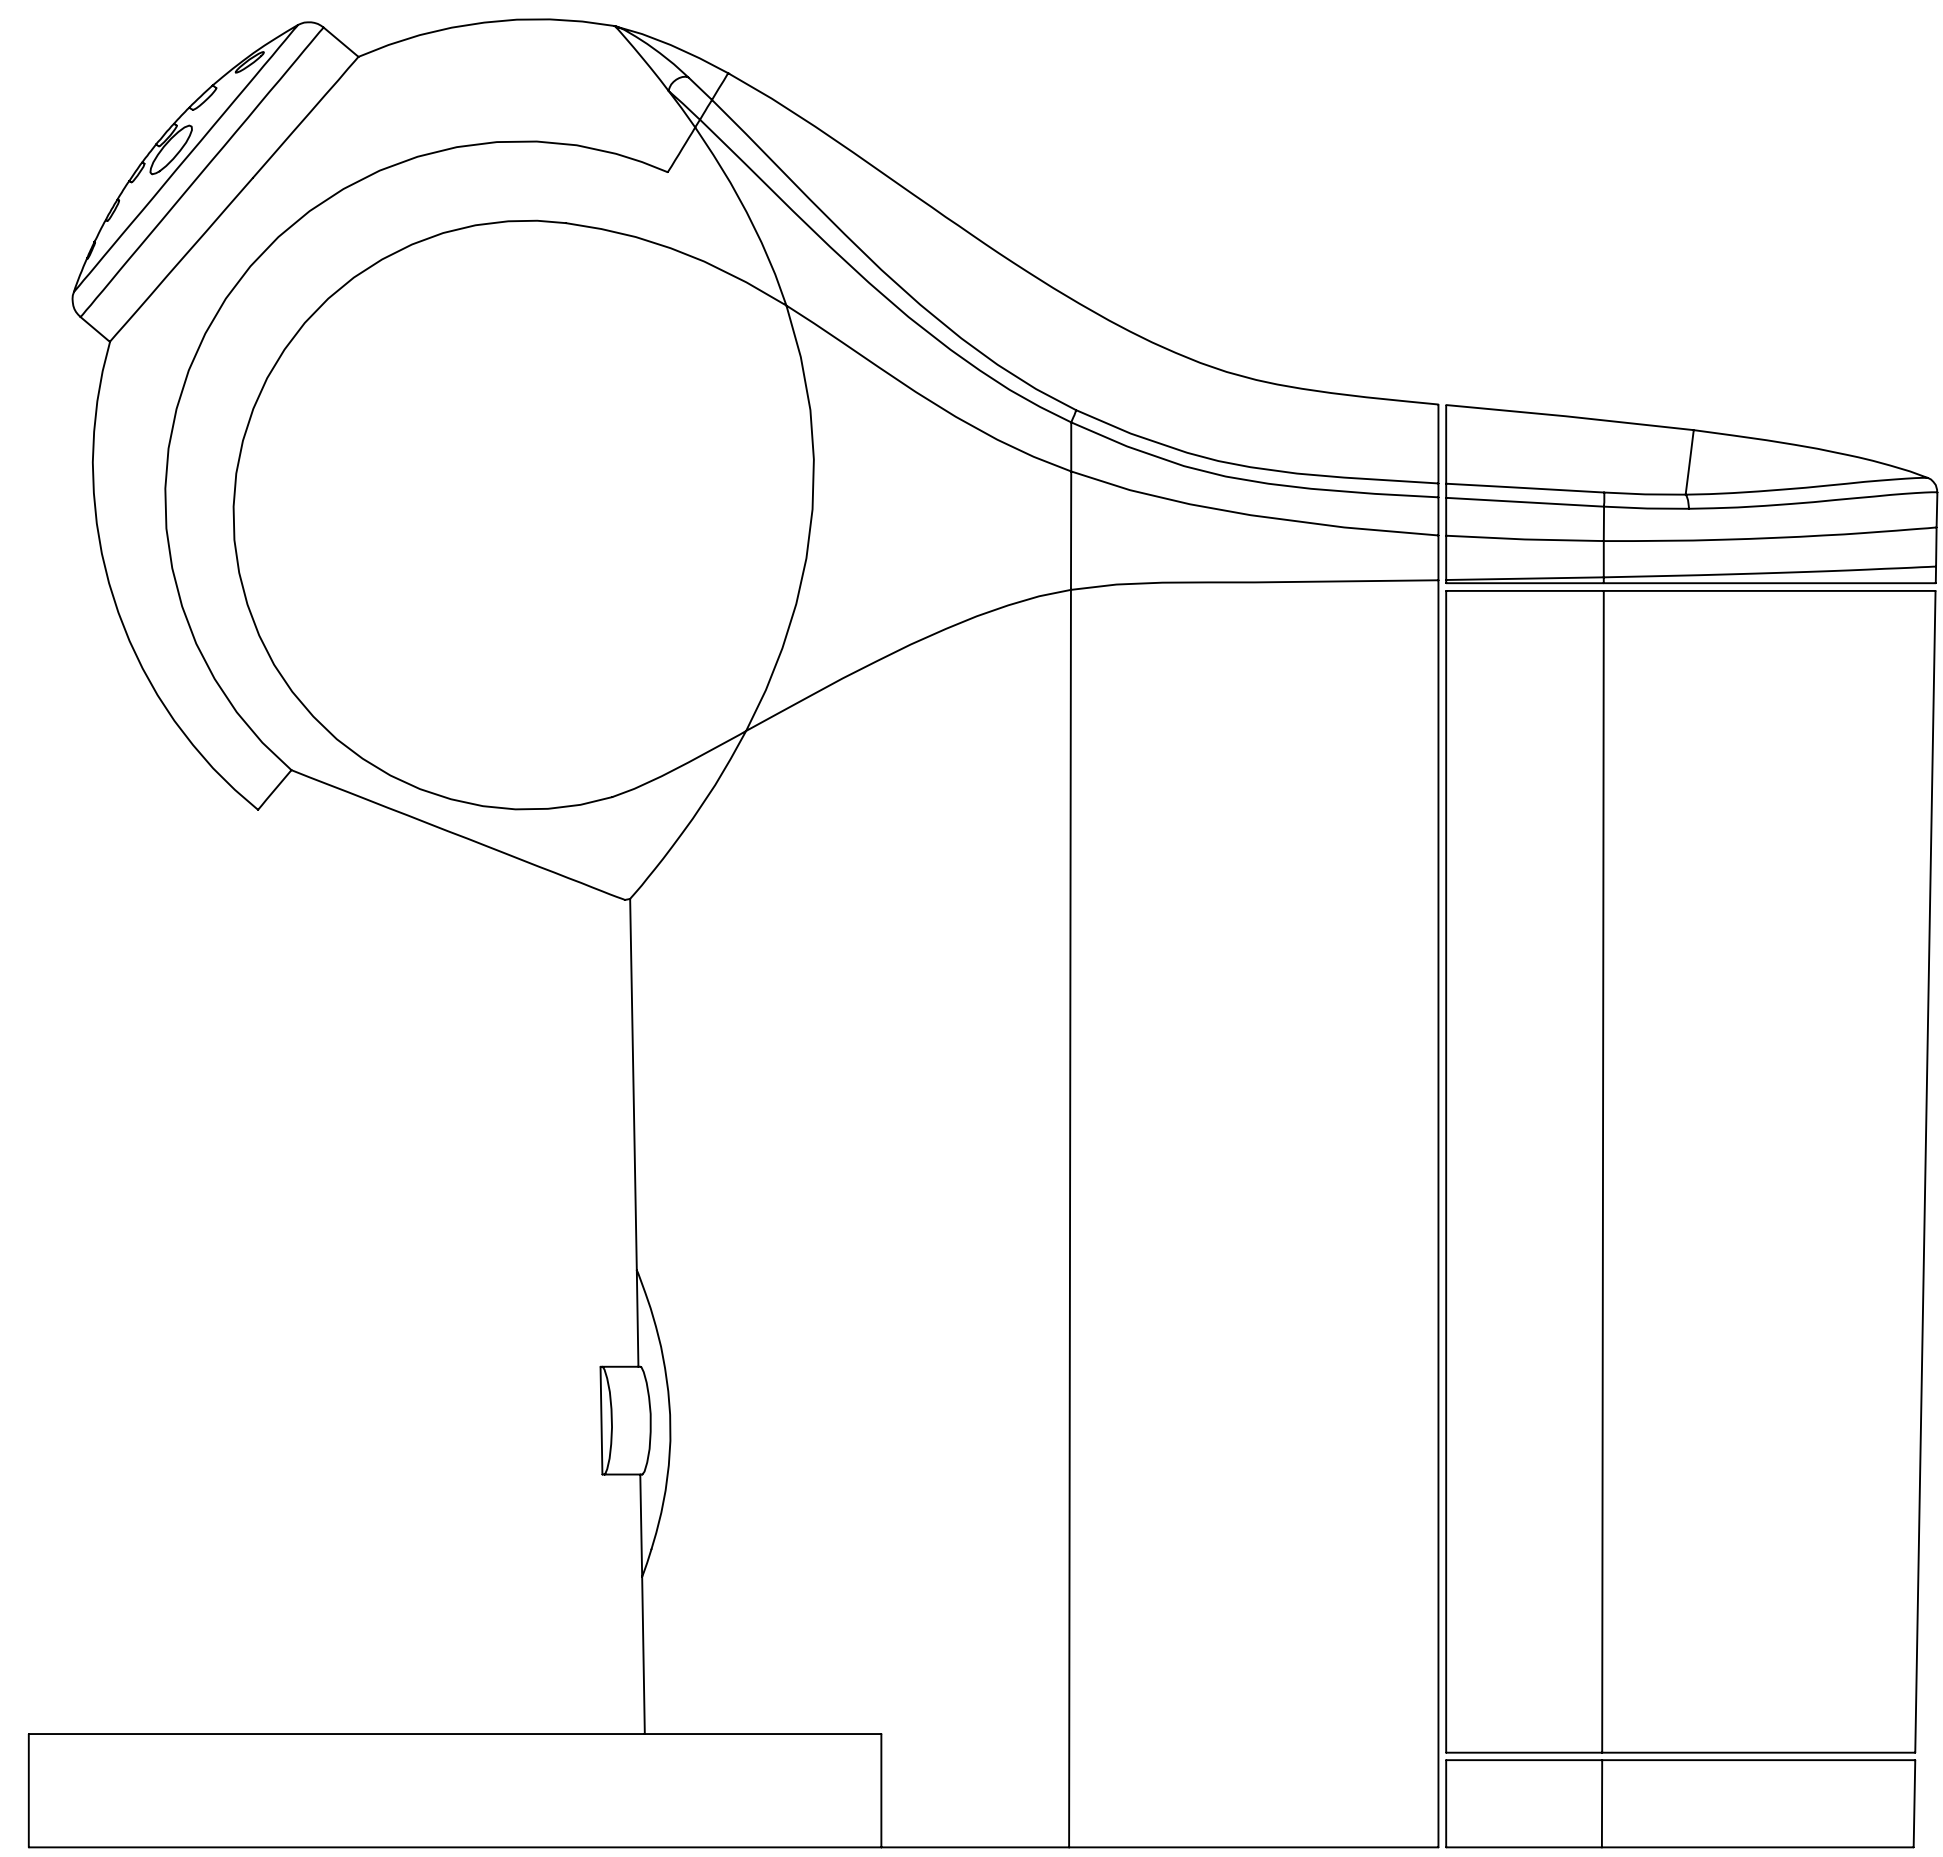

24 23 22 21 20 19 18 17 16 15 14 13 12 11 10 9 8 7 6 5 4 3 2

T  
R  
P  
N  
M  
L  
K  
J  
H  
G  
F  
E  
D  
C  
B  
A

INTEL ENGINEERING SERVICES		THAI		DESIGN AND DRAWING		DO NOT SCALE DRAWING		REVISION	
DIMENSIONS ARE IN MILLIMETERS UNLESS SPECIFIED OTHERWISE									
DATE	NAME	SHAPE	DATE					TITLE	
								CADTHAI.COM	
								Nescafé Dolce Gusto	
								SCALE: 1:1	
								SHEET 1 OF 1	

24 23 22 21 20 19 18 17 16 15 14 13 12 11 10 9 8 7 6 5 4 3 2